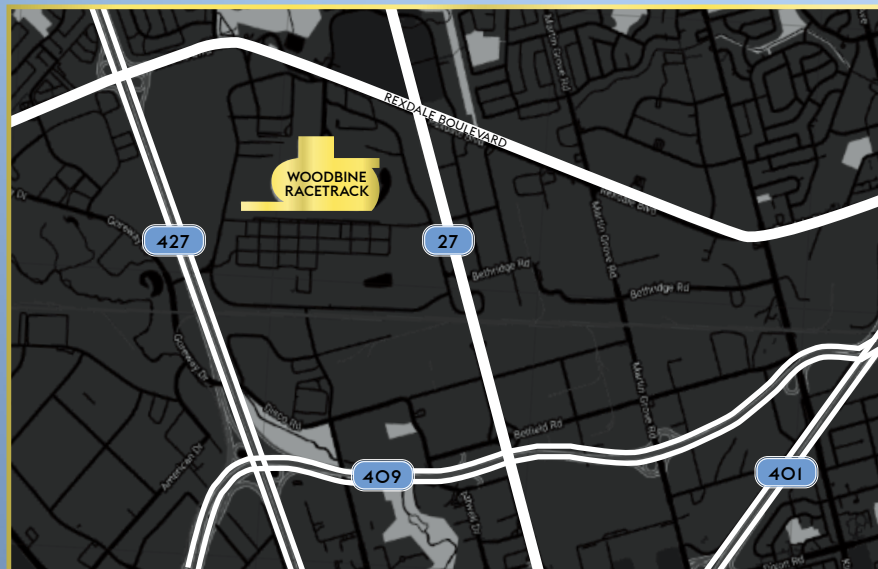

POST POSITION DRAW & BREAKFAST

for the 163rd running of the \$1 million Queen's Plate
the first jewel of the OLG Canadian Triple Crown

Wednesday, August 17
9:30 AM

LOCATION:

Stella Artois Terrace
3rd Floor, Woodbine Racetrack
(enter via Main Entrance, Gate IO)

Canadian Stakes Gr. II
King Edward Stakes Gr. II
Sweet Briar Too Stakes

Woodbine Racetrack

555 Rexdale Boulevard, Toronto, ON M9W 5L2

queensplate.com

QUEEN'S
PLATE '22

Queen's Plate day features The Queen's Plate Stakes for Canadian-bred three-year-olds, one mile & one quarter on Sunday, August 21, 2022.

Other notable stakes races include:

Canadian Stakes Gr. II
King Edward Stakes Gr. II
Sweet Briar Too Stakes

Woodbine Racetrack

555 Rexdale Boulevard, Toronto, ON M9W 5L2

queensplate.com