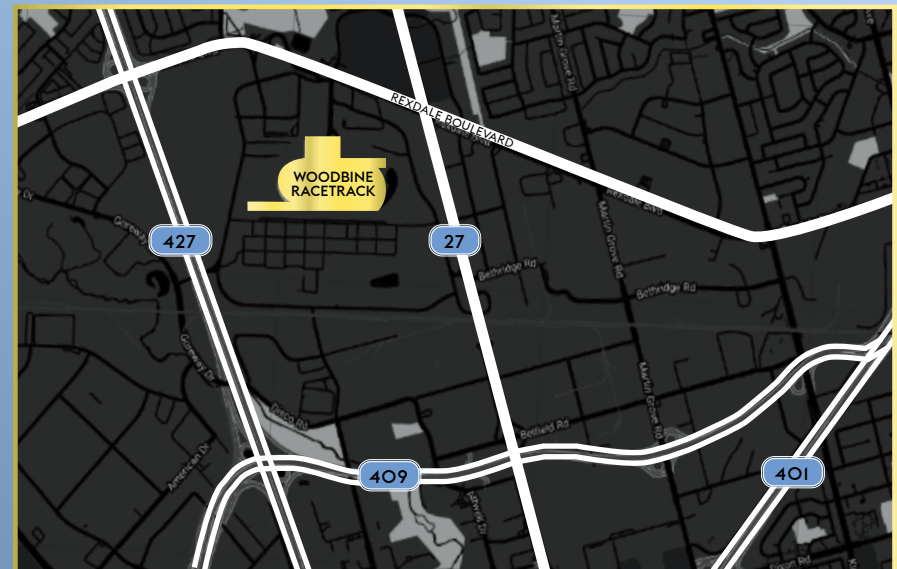

POST POSITION DRAW & BREAKFAST

for the 163rd running of the \$1 million Queen's Plate
the first jewel of the OLG Canadian Triple Crown

Wednesday, August 17
9:30 AM

LOCATION:

Stella Artois Terrace
3rd Floor, Woodbine Racetrack
(enter via Main Entrance, Gate IO)

Canadian Stakes Gr. II
King Edward Stakes Gr. II
Sweet Briar Too Stakes

Woodbine Racetrack

555 Rexdale Boulevard, Toronto, ON M9W 5L2

queensplate.com

QUEEN'S
PLATE '22

Queen's Plate day features The Queen's Plate Stakes for Canadian-bred three-year-olds, one mile & one quarter on Sunday, August 21, 2022.

Other notable stakes races include:

Canadian Stakes Gr. II
King Edward Stakes Gr. II
Sweet Briar Too Stakes

Woodbine Racetrack

555 Rexdale Boulevard, Toronto, ON M9W 5L2

queensplate.com